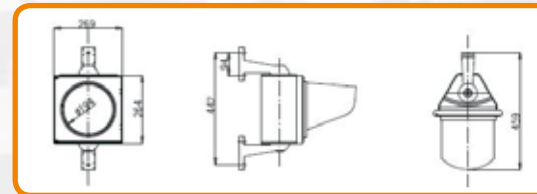

DON'T FORGET!

Semi-tractie batterij 12V/230 AH, 20 u

Batterie semi-traction 12V/230 AH, 20 h
Semi-traction battery 12V/230 AH, 20 h

ref. SIVERKLISSETB